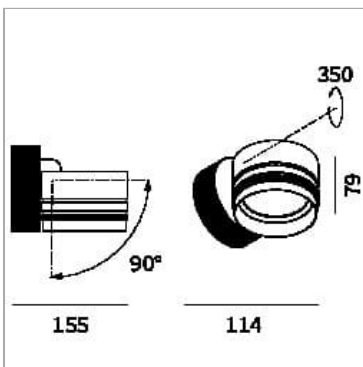

Iride Outdoor 114S

code IR02IP.930WD/01

PRODUCT DESCRIPTION

Outdoor ceiling/wall projector complete with led 26 W, beam 36°, colour rendering index CRI>90. Colour finish white. Body lamp and optical group made of die-cast aluminum powder-coated, aluminum joint, rotation of the optical group of 355 °. on the vertical axis and 90 °. on the horizontal axis. Snooter in lamp finish or finishing choice. High performance lens. Possibility of insertion of Honey Comb filter.

PRODUCT SPECS

Installation method	Wall surface mounted, Ceiling surface mounted
Light source	LED
Absorbed power	26 W
Color temperature	3000K
Color rendering index CRI	>90
Optic	Wide 36°
Finishing	White
Luminous flux of the product	2108 lm
Luminous efficiency	81 lm/W
Life time estimate	3SDCM 50000h L90 B10 Ta 25°C
Protocol	Dimmable Dali
Energy efficiency class	E
Dimension	Ø114 mm
IP Grade	IP65
Power supply	220-240V 50-60Hz