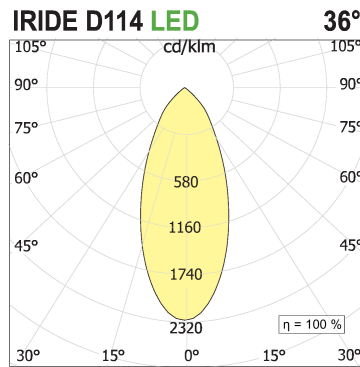

Iride Outdoor 114S

code IR02IP.930WD/01

PRODUCT DESCRIPTION

Outdoor ceiling/wall projector complete with led 26 W, beam 36°, colour rendering index CRI>90. Colour finish white. Body lamp and optical group made of die-cast aluminum powder-coated, aluminum joint, rotation of the optical group of 355 °. on the vertical axis and 90 °. on the horizontal axis. Snooter in lamp finish or finishing choice. High performance lens. Possibility of insertion of Honey Comb filter.

PRODUCT SPECS

Installation method	Wall surface mounted, Ceiling surface mounted
Light source	LED
Absorbed power	26 W
Color temperature	3000K
Color rendering index CRI	>90
Optic	Wide 36°
Finishing	White
Luminous flux of the product	2108 lm
Luminous efficiency	81 lm/W
Life time estimate	3SDCM 50000h L90 B10 Ta 25°C
Protocol	Dimmable Dali
Energy efficiency class	E
Dimension	Ø114 mm
IP Grade	IP65
Power supply	220-240V 50-60Hz