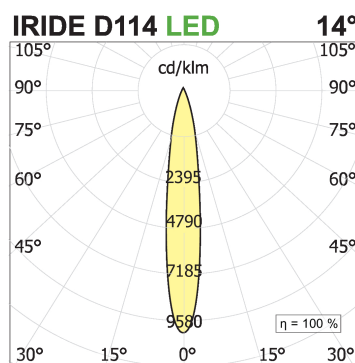

**Iride Outdoor 114S**

code IR02IP.940S/01

**PRODUCT DESCRIPTION**

Outdoor ceiling/wall projector complete with led 26 W, beam 18°, colour rendering index CRI>90. Colour finish white. Body lamp and optical group made of die-cast aluminum powder-coated, aluminum joint, rotation of the optical group of 355 °. on the vertical axis and 90 °. on the horizontal axis. Snooter in lamp finish or finishing choice. High performance lens. Possibility of insertion of Honey Comb filter.

**PRODUCT SPECS**

Installation method	Wall surface mounted, Ceiling surface mounted
Light source	LED
Absorbed power	26 W
Color temperature	4000K
Color rendering index CRI	>90
Optic	Spot 18°
Finishing	White
Luminous flux of the product	2333 lm
Luminous efficiency	90 lm/W
Life time estimate	3SDCM 50000h L90 B10 Ta 25°C
Protocol	On/Off
Energy efficiency class	E
Dimension	Ø114 mm
IP Grade	IP65
Power supply	220-240V 50-60Hz