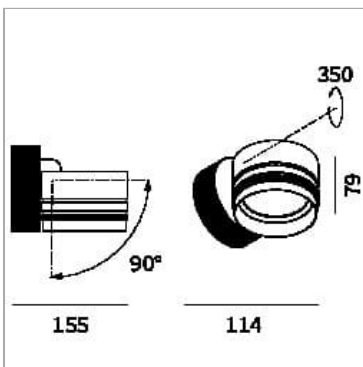

**Iride Outdoor 114S**

code IR02IP.940S/01

**PRODUCT DESCRIPTION**

Outdoor ceiling/wall projector complete with led 26 W, beam 18°, colour rendering index CRI>90. Colour finish white. Body lamp and optical group made of die-cast aluminum powder-coated, aluminum joint, rotation of the optical group of 355 °. on the vertical axis and 90 °. on the horizontal axis. Snooter in lamp finish or finishing choice. High performance lens. Possibility of insertion of Honey Comb filter.

**PRODUCT SPECS**

Installation method	Wall surface mounted, Ceiling surface mounted
Light source	LED
Absorbed power	26 W
Color temperature	4000K
Color rendering index CRI	>90
Optic	Spot 18°
Finishing	White
Luminous flux of the product	2333 lm
Luminous efficiency	90 lm/W
Life time estimate	3SDCM 50000h L90 B10 Ta 25°C
Protocol	On/Off
Energy efficiency class	E
Dimension	Ø114 mm
IP Grade	IP65
Power supply	220-240V 50-60Hz