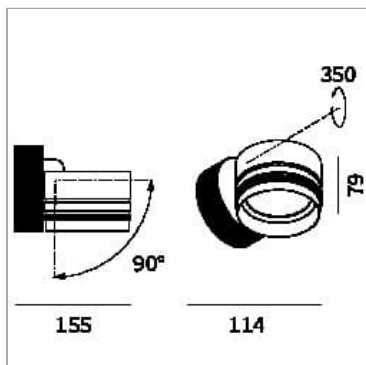

### PRODUCT DESCRIPTION

Outdoor ceiling/wall projector complete with led 26 W, beam 36°, colour rendering index CRI>90. Colour finish white. Body lamp and optical group made of die-cast aluminum powder-coated, aluminum joint, rotation of the optical group of 355 °. on the vertical axis and 90 °. on the horizontal axis. Snooter in lamp finish or finishing choice. High performance lens. Possibility of insertion of Honey Comb filter.

### PRODUCT SPECS

Installation method	Wall surface mounted, Ceiling surface mounted
Light source	LED
Absorbed power	26 W
Color temperature	4000K
Color rendering index CRI	>90
Optic	Wide 36°
Finishing	White
Luminous flux of the product	2322 lm
Luminous efficiency	89 lm/W
Life time estimate	3SDCM 50000h L90 B10 Ta 25°C
Protocol	On/Off
Energy efficiency class	E
Dimension	Ø114 mm
IP Grade	IP65
Power supply	220-240V 50-60Hz