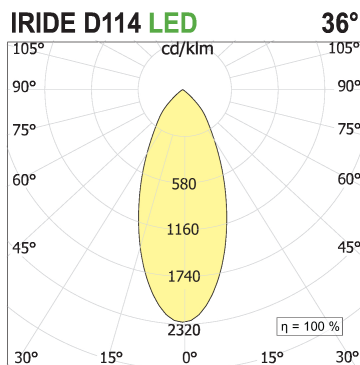

## Iride Outdoor 114S

code IR02IP.940W/01

### PRODUCT DESCRIPTION

Outdoor ceiling/wall projector complete with led 26 W, beam 36°, colour rendering index CRI>90. Colour finish white. Body lamp and optical group made of die-cast aluminum powder-coated, aluminum joint, rotation of the optical group of 355 °. on the vertical axis and 90 °. on the horizontal axis. Snooter in lamp finish or finishing choice. High performance lens. Possibility of insertion of Honey Comb filter.

### PRODUCT SPECS

Installation method	Wall surface mounted, Ceiling surface mounted
Light source	LED
Absorbed power	26 W
Color temperature	4000K
Color rendering index CRI	>90
Optic	Wide 36°
Finishing	White
Luminous flux of the product	2322 lm
Luminous efficiency	89 lm/W
Life time estimate	3SDCM 50000h L90 B10 Ta 25°C
Protocol	On/Off
Energy efficiency class	E
Dimension	Ø114 mm
IP Grade	IP65
Power supply	220-240V 50-60Hz